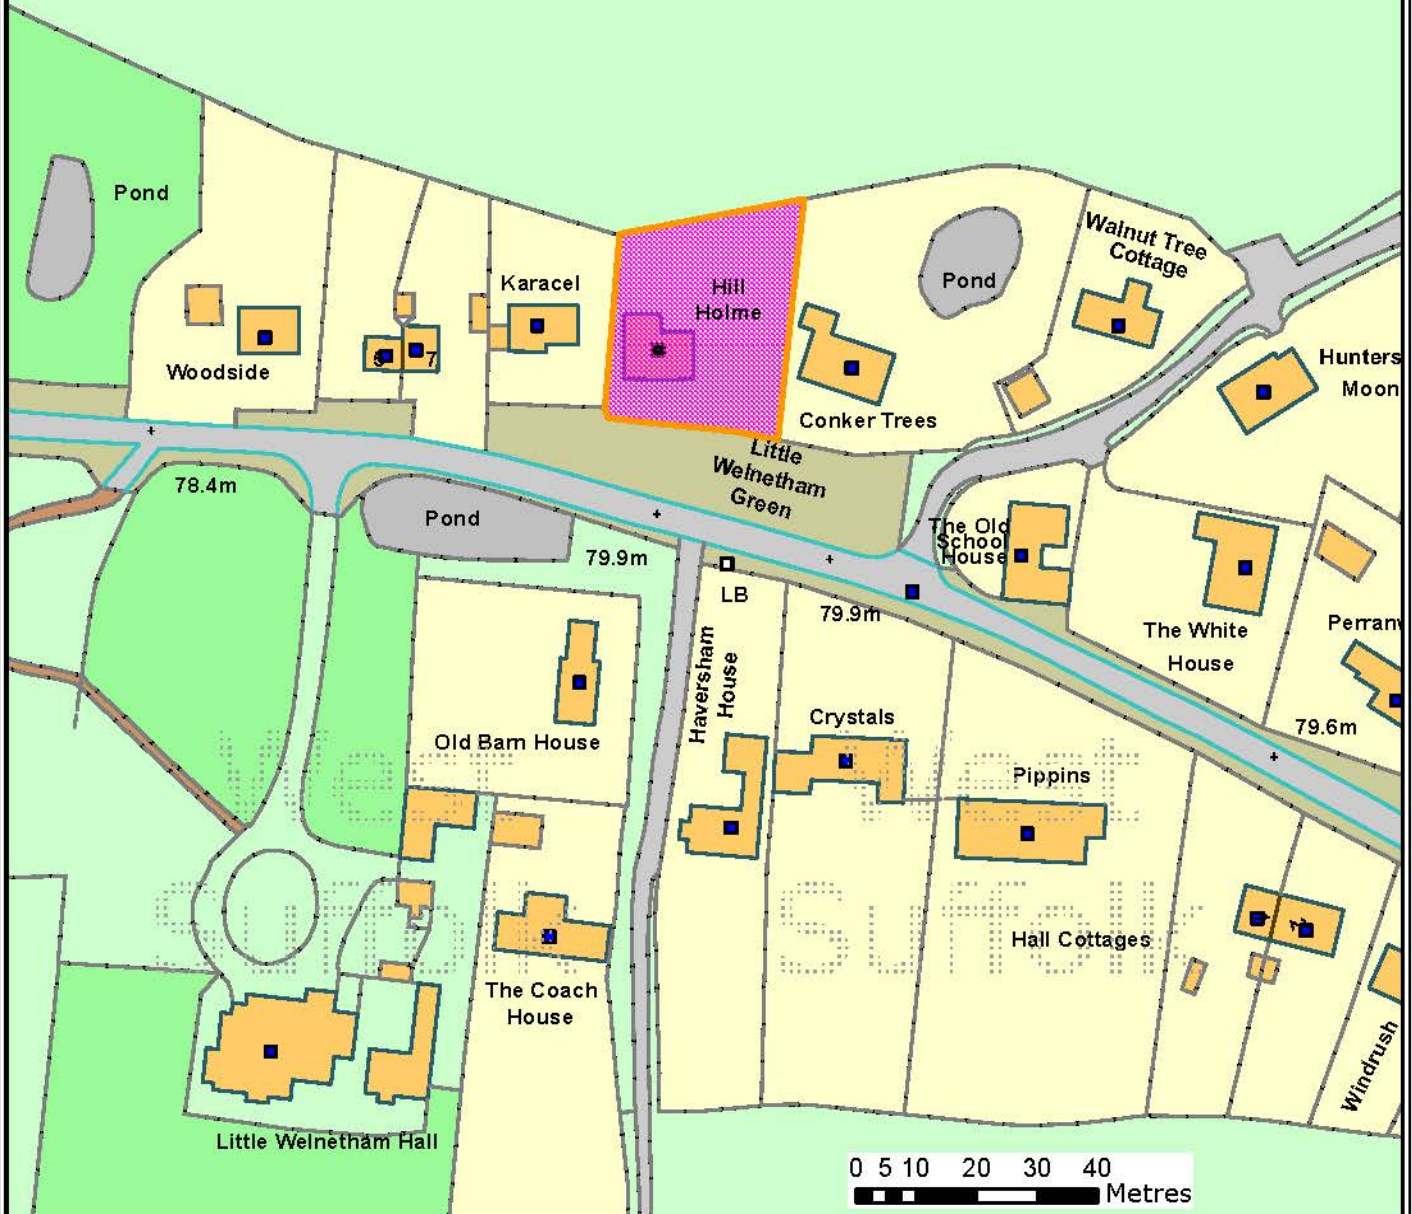

DC/15/2426/HH

Hill Holme, The Street, Little Whelnetham

Little Whelnetham

West Suffolk West Suffolk

Forest Heath • St Edmundsbury

West Suffolk
working together

© Crown Copyright and database rights 2015 Ordnance Survey 100019675/100023282. You are not permitted to copy, sub-license, distribute or sell any of this data to third parties in any form. Use of this data is subject to terms and conditions. See www.westsuffolk.gov.uk/disclaimer.cfm.

Scale: 1:1,250
Date: 17/12/2015